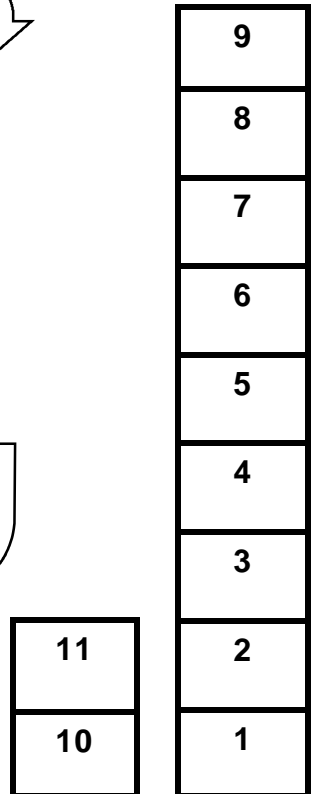

**KARTSPORT AUCKLAND
TRAILER SITE MAP 2012**

To help with the flow of traffic, please follow the one-way system. After unloading, ALL VEHICLES to be parked on the grass hill or on the speedway track, MOTORWAY END. No parking in the pit area or on the road between the two tracks.

UNLOADING AREA

SPEEDWAY TOWER