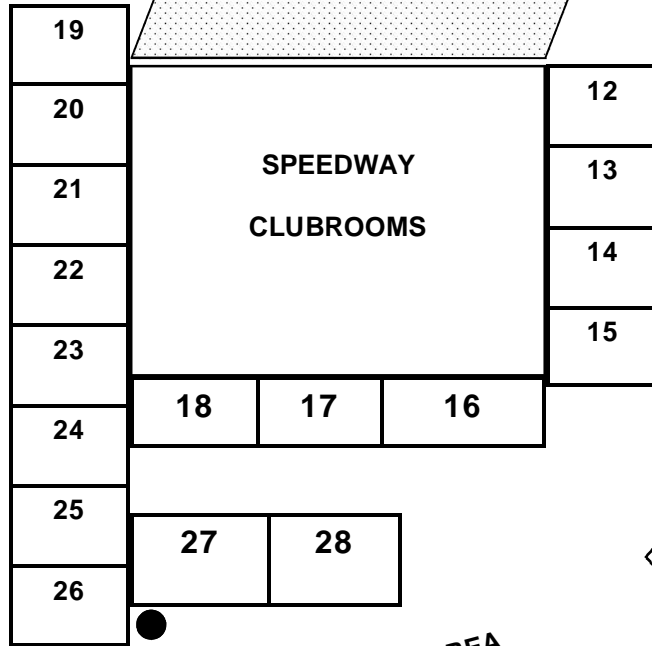

**KARTSPORT AUCKLAND
TRAILER SITE MAP 2012**

To help with the flow of traffic, please follow the one-way system. After unloading, ALL VEHICLES to be parked on the grass hill or on the speedway track, MOTORWAY END. No parking in the pit area or on the road between the two tracks.

UNLOADING AREA

SPEEDWAY TOWER